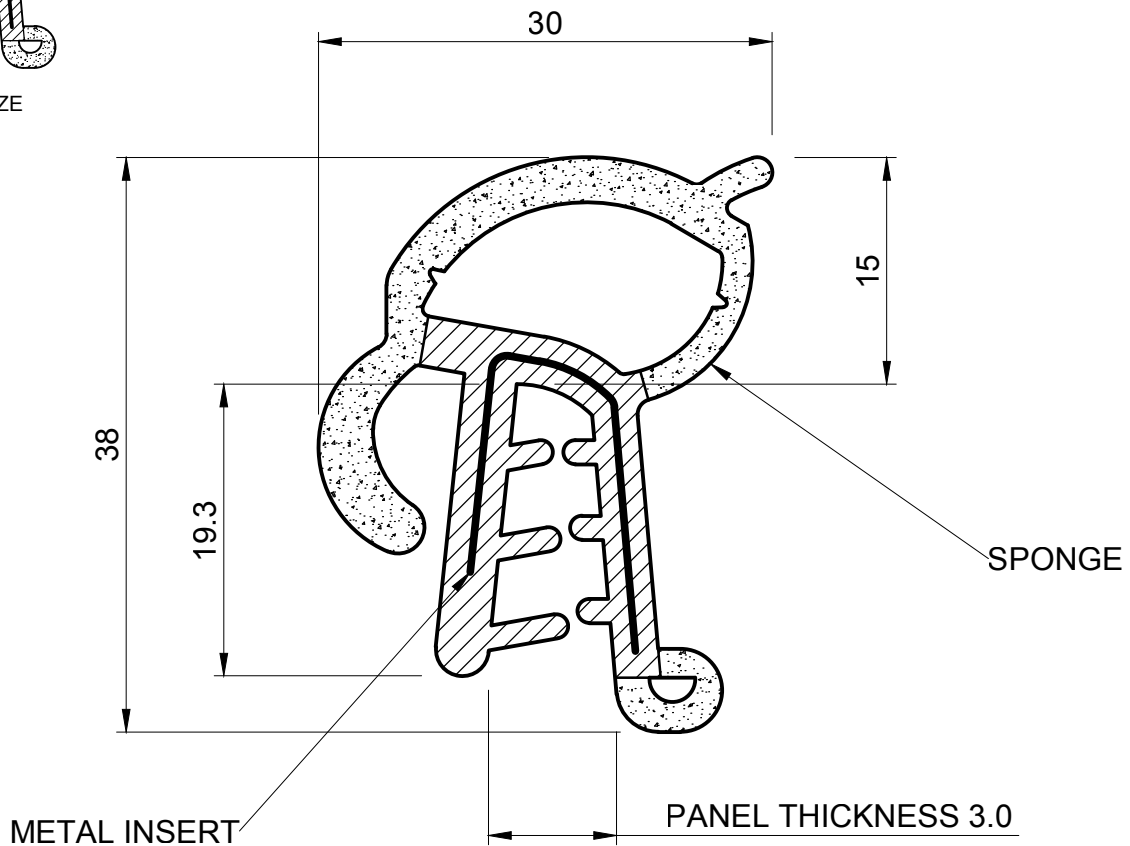

SEALS+DIRECT

www.sealsdirect.co.uk

DESCRIPTION

VW T5 VAN REAR DOOR SEAL

ORDER CODE

ETS 4122

ACTUAL SIZE

NOTES:

1. SOLD BY THE METRE OR COIL
2. COIL LENGTH 50 METRES
3. WEIGHT 450 GRAMS PER METRE
4. THIS IS A FLEXIBLE COMPONENT THEREFORE OVERALL DIMENSIONS ARE APPROXIMATE

MATERIAL (REFER TO OUR DATA SHEET FOR FULL TECHNICAL DATA)
EPDM 80° SHORE A WITH METAL INSERT + EPDM SPONGE

DIMENSIONS IN MM

©SEALS + DIRECT LTD