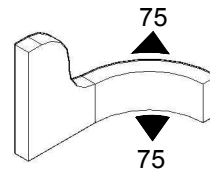

SEALS+DIRECT

www.sealsdirect.co.uk

DESCRIPTION

ORDER CODE

BLACK CLIP ON EDGE TRIM WITH TOP SEAL

ETS 4082

ACTUAL SIZE

NOTES:

1. SOLD BY THE METRE OR COIL
2. COIL LENGTH 76 METRES
3. WEIGHT 190 GRAMS PER METRE
4. THIS IS A FLEXIBLE COMPONENT THEREFORE OVERALL DIMENSIONS ARE APPROXIMATE

MATERIAL (REFER TO OUR DATA SHEET FOR FULL TECHNICAL DATA)
PVC 70° SHORE A WITH METAL INSERT + EPDM SPONGE

Reg. No 4989100

SCALE
2:1

PROJECTION

DIMENSIONS IN MM

©SEALS + DIRECT LTD

This information and our technical advice, whether verbal, in writing or by way of trials, is given in good faith but without warranty. This also applies where proprietary rights are involved. Our advice does not release you from the obligations to check its validity and to test our products as to their suitability for the intended use. The storage, application and use of our products are beyond our control and, therefore, entirely your own responsibility. Our products are sold in accordance with our General Conditions of Sale. The information contained within this drawing is subject to change without notice.