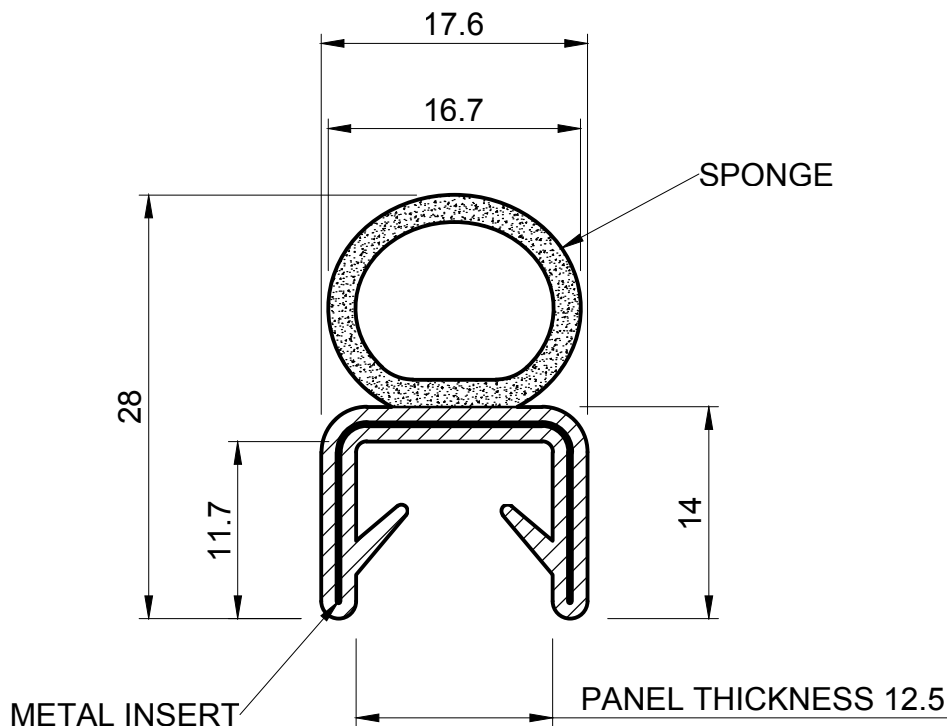

SEALS+DIRECT

www.sealsdirect.co.uk

DESCRIPTION

ORDER CODE

BLACK CLIP ON EDGE TRIM WITH TOP SEAL

ETS 4082

ACTUAL SIZE

NOTES:

1. SOLD BY THE METRE OR COIL
2. COIL LENGTH 76 METRES
3. WEIGHT 190 GRAMS PER METRE
4. THIS IS A FLEXIBLE COMPONENT THEREFORE OVERALL DIMENSIONS ARE APPROXIMATE

MATERIAL (REFER TO OUR DATA SHEET FOR FULL TECHNICAL DATA)
PVC 70° SHORE A WITH METAL INSERT + EPDM SPONGE

Reg. No 4989100

SCALE
2:1

PROJECTION

DIMENSIONS IN MM

©SEALS + DIRECT LTD

This information and our technical advice, whether verbal, in writing or by way of trials, is given in good faith but without warranty. This also applies where proprietary rights are involved. Our advice does not release you from the obligations to check its validity and to test our products as to their suitability for the intended use. The storage, application and use of our products are beyond our control and, therefore, entirely your own responsibility. Our products are sold in accordance with our General Conditions of Sale. The information contained within this drawing is subject to change without notice.