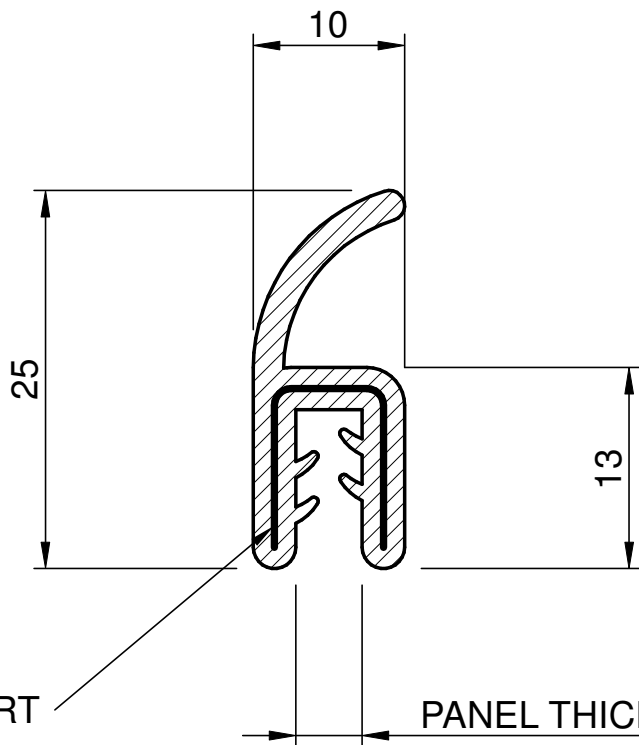

SEALS+DIRECT

www.sealsdirect.co.uk

DESCRIPTION

ORDER CODE

BLACK CLIP ON EDGE TRIM WITH TOP LIP SEAL

ETS 3241

ACTUAL SIZE

NOTE:

1. SOLD BY THE METRE OR COIL
2. COIL LENGTH 25 METRES
3. WEIGHT 250 GRAMS PER METRE
4. THIS IS A FLEXIBLE COMPONENT THEREFORE OVERALL DIMENSIONS ARE APPROXIMATE

MATERIAL (REFER TO OUR DATA SHEET FOR FULL TECHNICAL DATA)
EPDM 80° SH WITH METAL INSERT

DIMENSIONS IN MM

©SEALS + DIRECT LTD