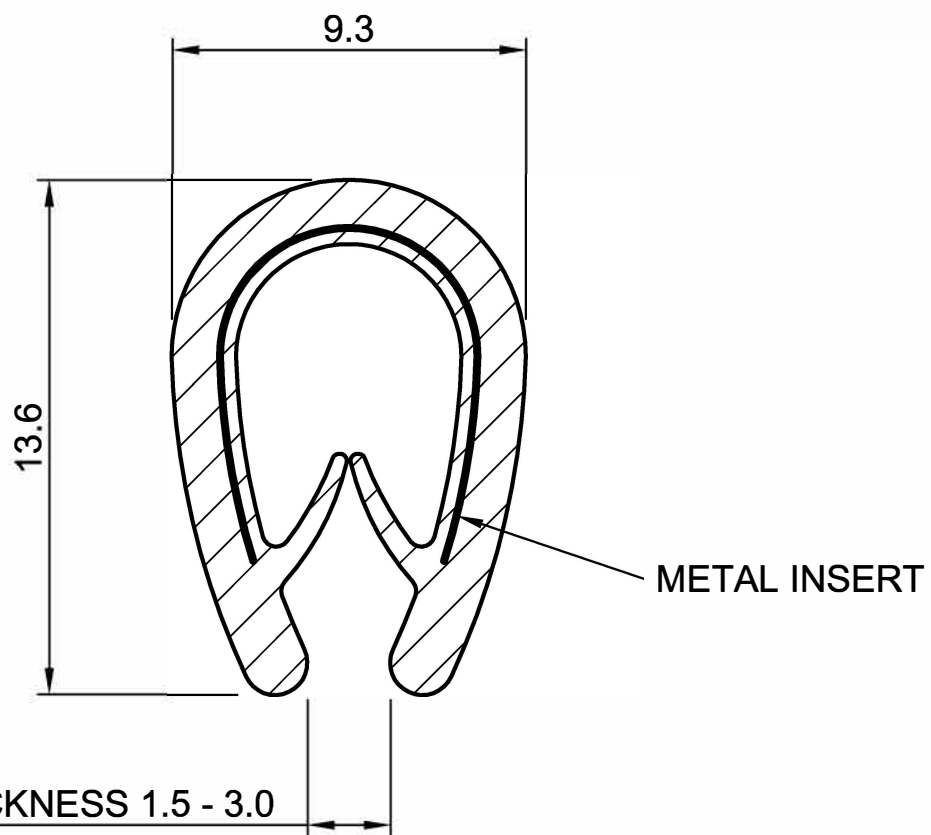

SEALS+DIRECT

www.sealsdirect.co.uk

DESCRIPTION

RED CLIP ON EDGE TRIM

ORDER CODE

ET 5234

ACTUAL SIZE

NOTE:

1. SOLD BY THE METRE OR COIL
2. COIL LENGTH 50 METRES
3. WEIGHT 147 GRAMS PER METRE
4. THIS IS A FLEXIBLE COMPONENT THEREFORE OVERALL DIMENSIONS ARE APPROXIMATE

MATERIAL (REFER TO OUR DATA SHEET FOR FULL TECHNICAL DATA)
PVC 70° SH WITH METAL INSERT

DIMENSIONS IN MM

©SEALS + DIRECT LTD