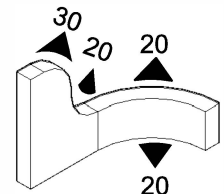

SEALS+DIRECT

www.sealsdirect.co.uk

DESCRIPTION

RED CLIP ON EDGE TRIM

ORDER CODE

ET 5234

ACTUAL SIZE

NOTE:

1. SOLD BY THE METRE OR COIL
2. COIL LENGTH 50 METRES
3. WEIGHT 147 GRAMS PER METRE
4. THIS IS A FLEXIBLE COMPONENT THEREFORE OVERALL DIMENSIONS ARE APPROXIMATE

MATERIAL (REFER TO OUR DATA SHEET FOR FULL TECHNICAL DATA)
PVC 70° SH WITH METAL INSERT

DIMENSIONS IN MM

©SEALS + DIRECT LTD