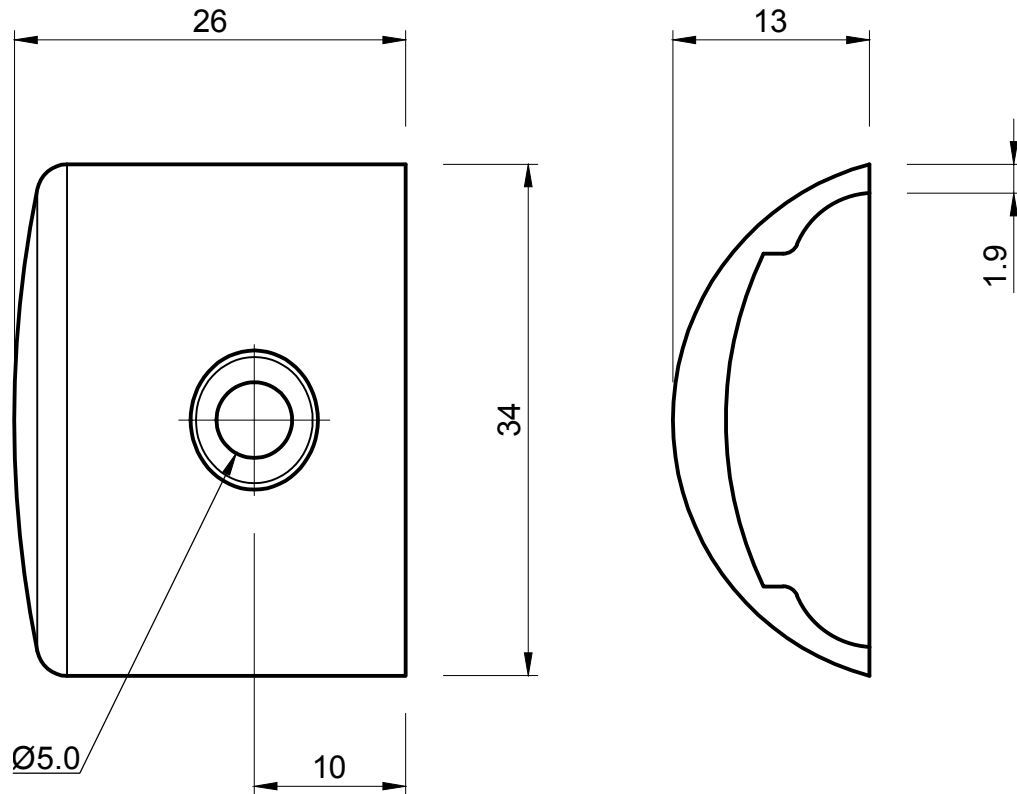

SEALS+DIRECT

www.sealsdirect.co.uk

DESCRIPTION

ORDER CODE

END CAP FOR ALF 1017

ALFE 1018

ACTUAL SIZE

NOTE:

1. SOLD INDIVIDUALLY
2. WEIGHT 10 GRAMS EACH

MATERIAL (REFER TO OUR DATA SHEET FOR FULL TECHNICAL DATA)
POLISHED 316 STAINLESS STEEL

TOLERANCE
REFERENCE ONLY

ISSUE DATE
25.01.17

Seals + Direct Ltd

SCALE
2:1

DIMENSIONS IN MM

©SEALS + DIRECT LTD