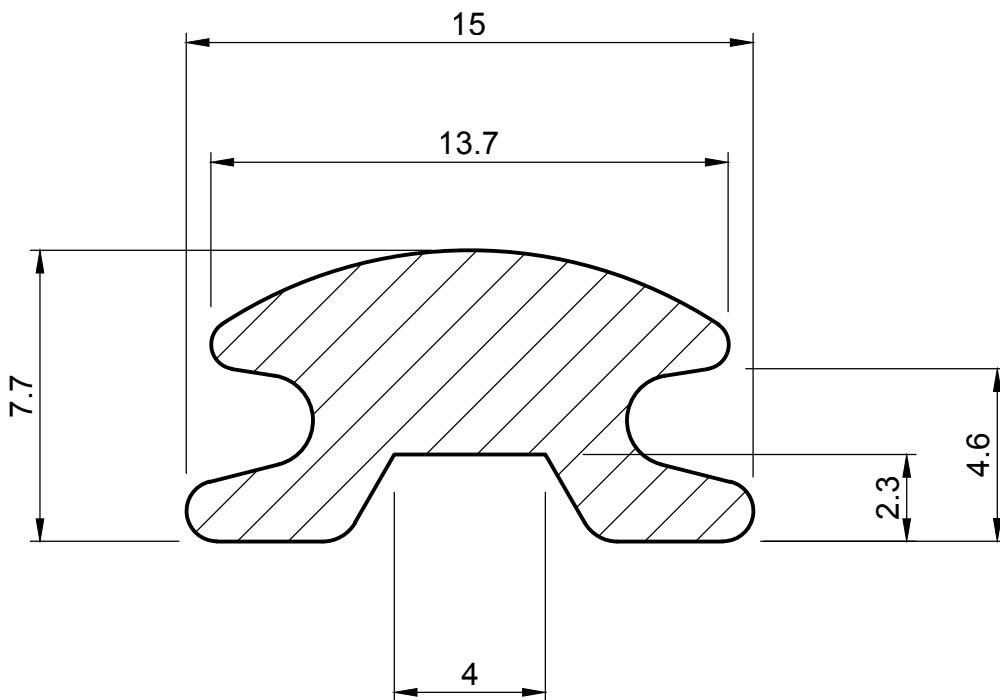

SEALS+DIRECT

www.sealsdirect.co.uk

DESCRIPTION

ORDER CODE

RUNNING BOARD TREAD

RBT 2013

ACTUAL SIZE

NOTES:

1. SOLD BY THE METRE OR COIL
2. COIL LENGTH 30 METRES
3. WEIGHT 124 GRAMS PER METRE
4. THIS IS A FLEXIBLE COMPONENT THEREFORE OVERALL DIMENSIONS ARE APPROXIMATE

MATERIAL (REFER TO OUR DATA SHEET FOR FULL TECHNICAL DATA)
BLACK EPDM 70° SHORE A

DIMENSIONS IN MM

©SEALS + DIRECT LTD