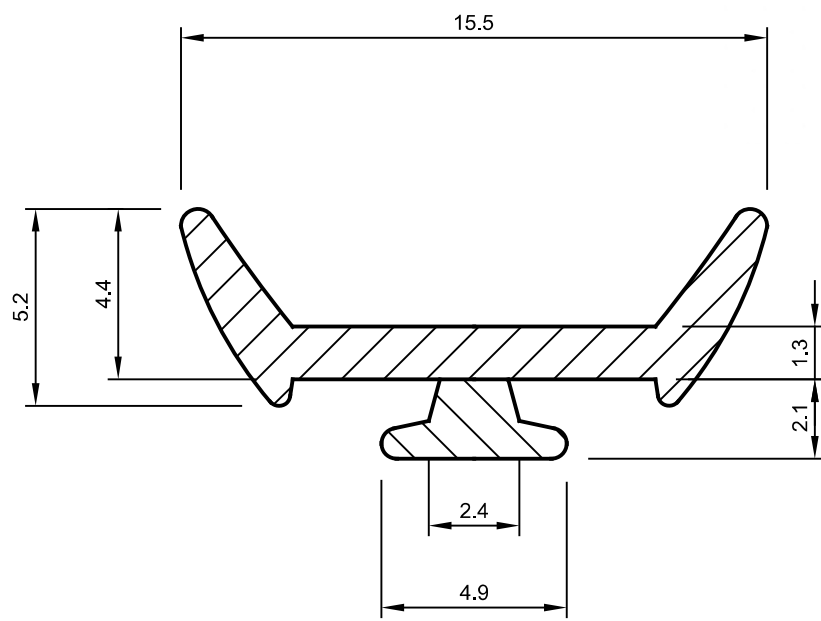

ISSUE	CR	APP	DATE
1		PJH	23.01.26

ACTUAL SIZE

MATERIAL
BLACK TPS-SBS/SEBS 55°
SHORE A WITH A WHITE
POLYPROPYLENE BASE

NOTES
1. SOLD BY THE METRE OR COIL
2. COIL LENGTH 100 METRES
3. WEIGHT 41 GRAMS PER METRE
4. THIS IS A FLEXIBLE COMPONENT THEREFORE
OVERALL DIMENSIONS ARE APPROXIMATE

SCALE (UOS) 5:1	© SEALS + DIRECT LTD	
TOLERANCE (UOS) ISO 3302-1:2014 CLASS E3	DIMENSIONS IN MM	
	PAGE	1 of 1