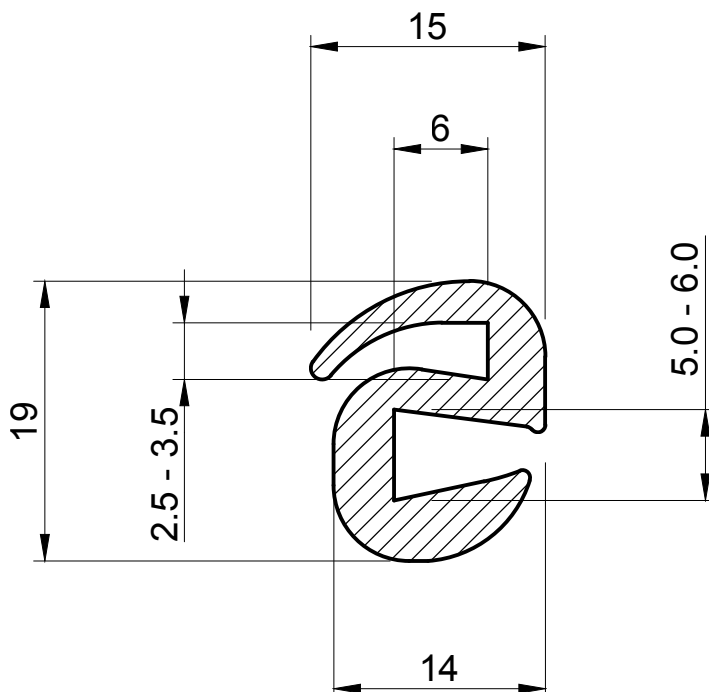

SEALS+DIRECT

www.sealsdirect.co.uk

DESCRIPTION

BLACK S SHAPED WINDOW RUBBER

ORDER CODE

SWR 150

ACTUAL SIZE

NOTE:

1. SOLD BY THE METRE OR COIL
2. COIL LENGTH 50 METRES
3. WEIGHT 229 GRAMS PER METRE
4. THIS IS A FLEXIBLE COMPONENT THEREFORE OVERALL DIMENSIONS ARE APPROXIMATE

MATERIAL (REFER TO OUR DATA SHEET FOR FULL TECHNICAL DATA)
BLACK EPDM 70° SHORE A

DIMENSIONS IN MM

©SEALS + DIRECT LTD