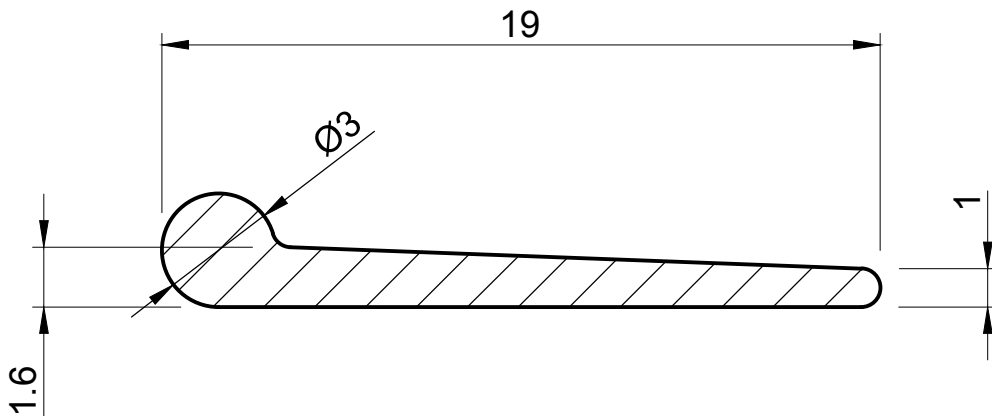

# SEALS+DIRECT

www.sealsdirect.co.uk

DESCRIPTION

WINDOW SEAL BLADE WITH BEAD

ORDER CODE

**OWS 782**

ACTUAL SIZE

NOTE:

1. SOLD BY THE METRE OR COIL
2. COIL LENGTH 30 METRES
3. WEIGHT 39 GRAMS PER METRE
4. THIS IS A FLEXIBLE COMPONENT THEREFORE OVERALL DIMENSIONS ARE APPROXIMATE

MATERIAL (REFER TO OUR DATA SHEET FOR FULL TECHNICAL DATA)  
BLACK EPDM 70° SHORE A

DIMENSIONS IN MM

©SEALS + DIRECT LTD