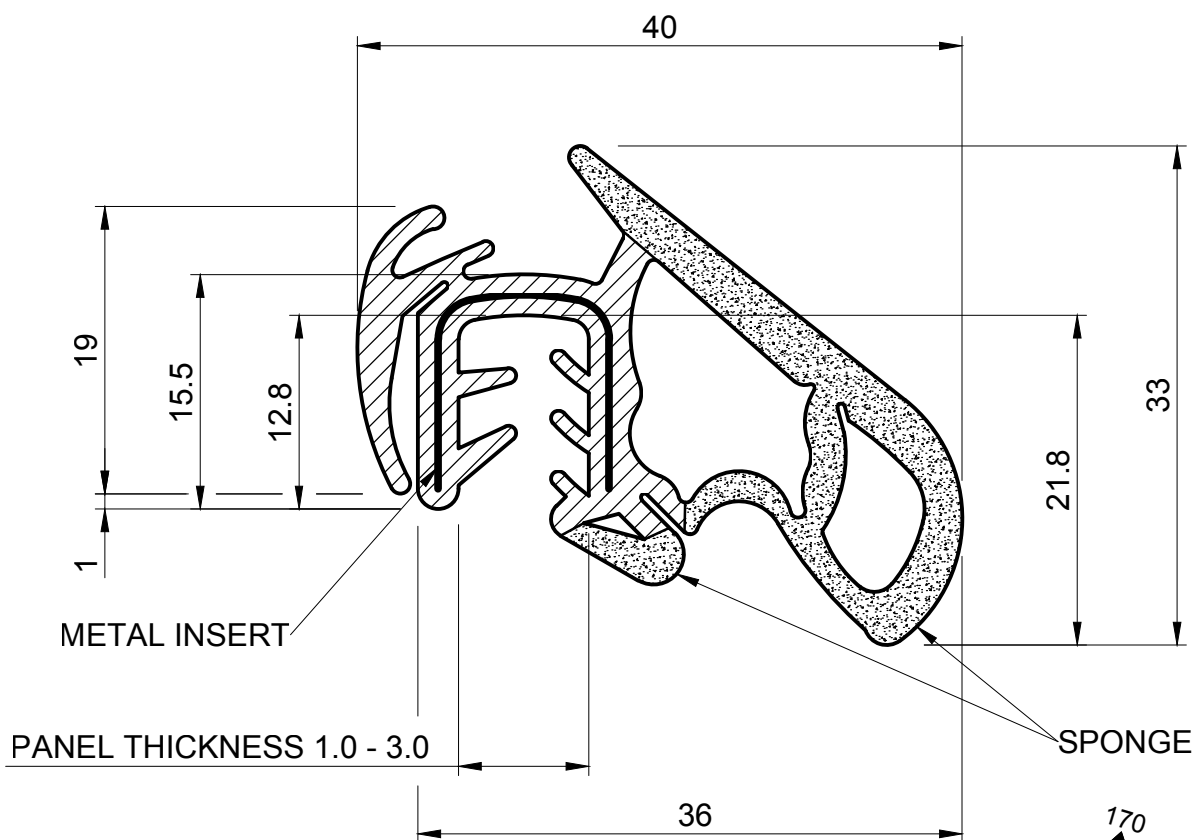

SEALS+DIRECT

www.sealsdirect.co.uk

DESCRIPTION
**SIDE SEAL FOR VW T5 VAN SIDE DOOR
 & T5/T6 FRONT DOORS**

ORDER CODE

ETS 4102

ACTUAL SIZE

NOTES:

1. SOLD BY THE METRE OR COIL
2. COIL LENGTH 50 METRES
3. WEIGHT 460 GRAMS PER METRE
4. THIS IS A FLEXIBLE COMPONENT THEREFORE OVERALL DIMENSIONS ARE APPROXIMATE

MATERIAL (REFER TO OUR DATA SHEET FOR FULL TECHNICAL DATA)
 EPDM 80° SHORE A WITH METAL INSERT + EPDM SPONGE

TOLERANCE
 TO BS 3734 CLASS E3

ISSUE DATE
26.07.17

Seals + Direct Ltd

Unit 6, Milton Business Centre, Wick Drive, New Milton, Hants, BH25 6RH
Tel: 01425 617722 Fax: 01425 610967 E-mail: sales@sealsplusdirect.co.uk

Reg. No 4989100

SCALE
2:1

PROJECTION

DIMENSIONS IN MM

©SEALS + DIRECT LTD

This information and our technical advice, whether verbal, in writing or by way of trials, is given in good faith but without warranty. This also applies where proprietary rights are involved. Our advice does not release you from the obligations to check its validity and to test our products as to their suitability for the intended use. The storage, application and use of our products are beyond our control and, therefore, entirely your own responsibility. Our products are sold in accordance with our General Conditions of Sale. The information contained within this drawing is subject to change without notice.