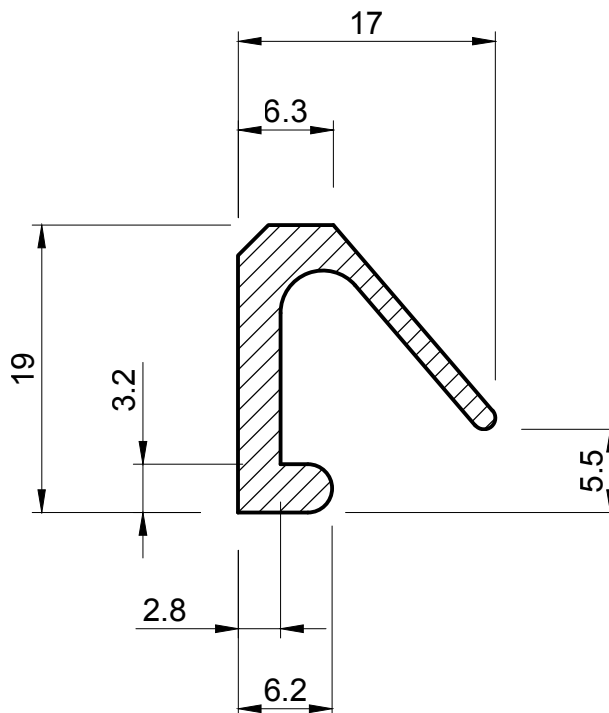

# SEALS+DIRECT

www.sealsdirect.co.uk

DESCRIPTION

SOFT SOLID RUBBER SEAL

ORDER CODE

## SRS 1898

ACTUAL SIZE

NOTE:

1. SOLD AS A 1.16 METRE LENGTH
2. WEIGHT 136 GRAMS PER METRE
3. THIS IS A FLEXIBLE COMPONENT THEREFORE OVERALL DIMENSIONS ARE APPROXIMATE

MATERIAL (REFER TO OUR DATA SHEET FOR FULL TECHNICAL DATA)  
BLACK EPDM 50° SHORE A

DIMENSIONS IN MM

©SEALS + DIRECT LTD