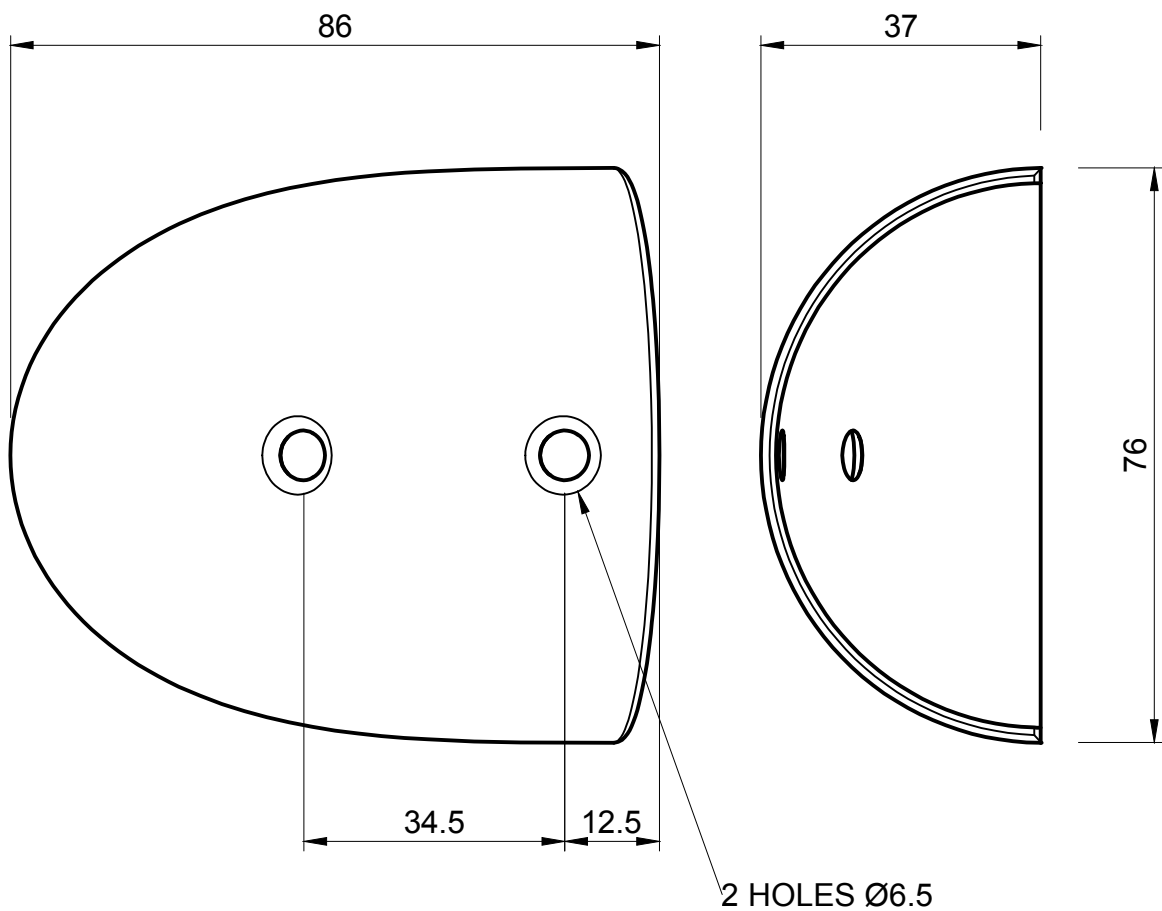

# SEALS+DIRECT

www.sealsdirect.co.uk

DESCRIPTION

EASY FIT 65MM BASE END CAP

ORDER CODE

**PFDDBE 4048**

NOTES:

1. SOLD INDIVIDUALLY
2. WEIGHT 170 GRAMS EACH

MATERIAL (REFER TO OUR DATA SHEET FOR FULL TECHNICAL DATA)  
**POLISHED 316 STAINLESS STEEL**

TOLERANCE  
**REFERENCE ONLY**

ISSUE DATE  
**01.06.17**

**Seals + Direct Ltd**

Unit 6, Milton Business Centre, Wick Drive, New Milton, Hants, BH25 6RH  
**Tel: 01425 617722 Fax: 01425 610967 E-mail: sales@sealsplusdirect.co.uk**

Reg. No 4989100

SCALE  
**1:1**

PROJECTION

**DIMENSIONS IN MM**

©SEALS + DIRECT LTD

This information and our technical advice, whether verbal, in writing or by way of trials, is given in good faith but without warranty. This also applies where proprietary rights are involved. Our advice does not release you from the obligations to check its validity and to test our products as to their suitability for the intended use. The storage, application and use of our products are beyond our control and, therefore, entirely your own responsibility. Our products are sold in accordance with our General Conditions of Sale. The information contained within this drawing is subject to change without notice.