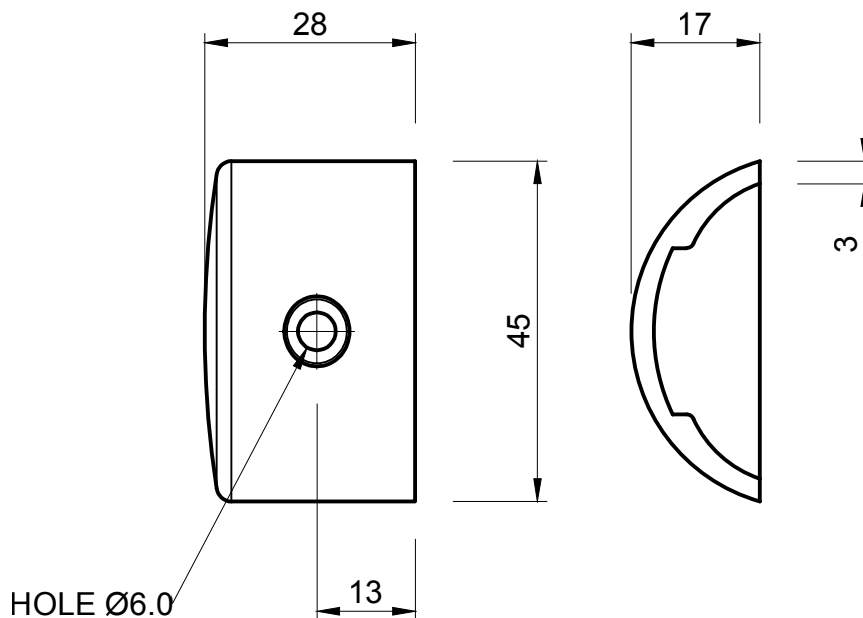

# SEALS+DIRECT

www.sealsdirect.co.uk

DESCRIPTION

ORDER CODE

END CAP FOR PFR 183

## PFRE 187

NOTE:

1. SOLD INDIVIDUALLY
2. WEIGHT 24 GRAMS EACH

MATERIAL (REFER TO OUR DATA SHEET FOR FULL TECHNICAL DATA)  
POLISHED 316 STAINLESS STEEL

TOLERANCE  
REFERENCE ONLY

ISSUE DATE  
02.02.17

**Seals + Direct Ltd**

DIMENSIONS IN MM

©SEALS + DIRECT LTD