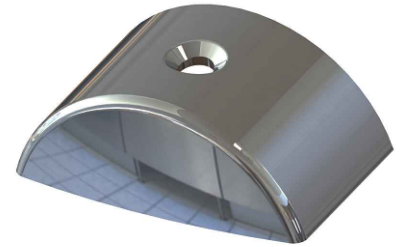

# SEALS+DIRECT

www.sealsdirect.co.uk

DESCRIPTION

ORDER CODE

END CAP FOR PFR 183

## PFRE 187

NOTE:

1. SOLD INDIVIDUALLY
2. WEIGHT 24 GRAMS EACH

MATERIAL (REFER TO OUR DATA SHEET FOR FULL TECHNICAL DATA)  
POLISHED 316 STAINLESS STEEL

TOLERANCE  
REFERENCE ONLY

ISSUE DATE  
02.02.17

**Seals + Direct Ltd**