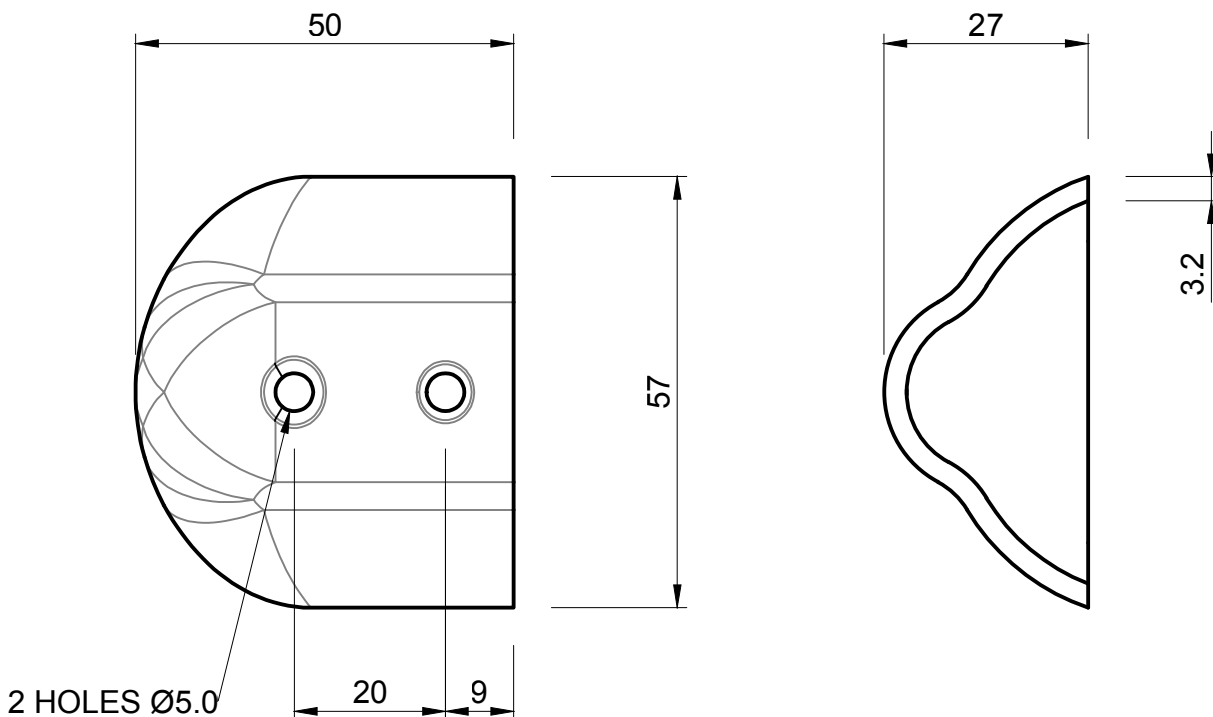

SEALS+DIRECT

www.sealsdirect.co.uk

DESCRIPTION

ORDER CODE

END CAP FOR ALF 1021

ALFE 1022

NOTE:

1. SOLD INDIVIDUALLY
2. WEIGHT 62 GRAMS EACH

MATERIAL (REFER TO OUR DATA SHEET FOR FULL TECHNICAL DATA)
POLISHED 316 STAINLESS STEEL

TOLERANCE
REFERENCE ONLY

ISSUE DATE
25.01.17

Seals + Direct Ltd

SCALE
1:1

Unit 6, Milton Business Centre, Wick Drive, New Milton, Hants, BH25 6RH
Tel: 01425 617722 Fax: 01425 610967 E-mail: sales@sealsplusdirect.co.uk

DIMENSIONS IN MM

©SEALS + DIRECT LTD