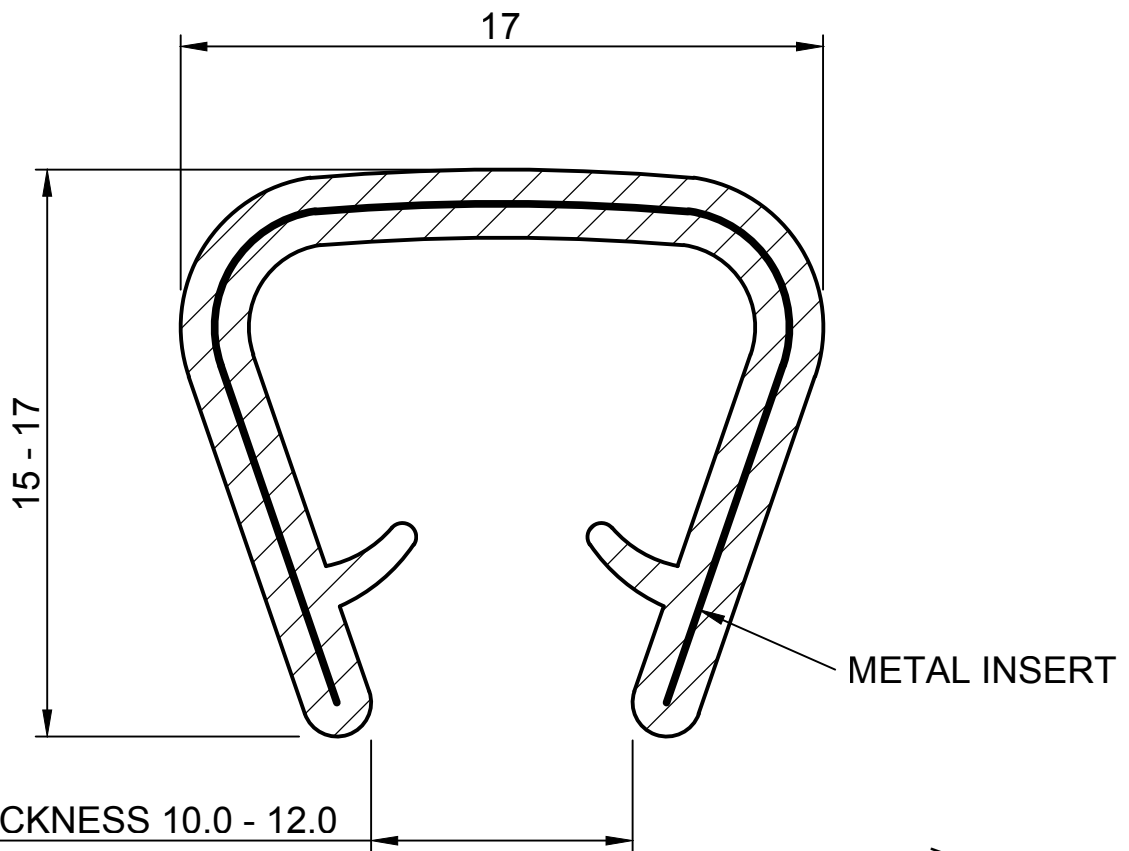

DESCRIPTION

ORDER CODE

BLACK CLIP ON EDGE TRIM

ET 3103

ACTUAL SIZE

NOTE:

1. SOLD BY THE METRE OR COIL
2. COIL LENGTH 50 METRES
3. WEIGHT 320 GRAMS PER METRE
4. THIS IS A FLEXIBLE COMPONENT THEREFORE OVERALL DIMENSIONS ARE APPROXIMATE

MATERIAL (REFER TO OUR DATA SHEET FOR FULL TECHNICAL DATA)
PVC 70° SH WITH METAL INSERT

TOLERANCE
TO BS 3734 CLASS E3

ISSUE DATE
26.09.17

Seals + Direct Ltd

Unit 6, Milton Business Centre, Wick Drive, New Milton, Hants, BH25 6RH
Tel: 01425 617722 Fax: 01425 610967 E-mail: sales@sealsplusdirect.co.uk

Reg. No 4989100

SCALE
5 : 1

PROJECTION

DIMENSIONS IN MM

©SEALS + DIRECT LTD

This information and our technical advice, whether verbal, in writing or by way of trials, is given in good faith but without warranty. This also applies where proprietary rights are involved. Our advice does not release you from the obligations to check its validity and to test our products as to their suitability for the intended use. The storage, application and use of our products are beyond our control and, therefore, entirely your own responsibility. Our products are sold in accordance with our General Conditions of Sale. The information contained within this drawing is subject to change without notice.