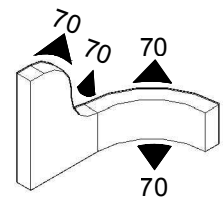

DESCRIPTION

ORDER CODE

BLACK CLIP ON EDGE TRIM

ET 3103

ACTUAL SIZE

NOTE:

1. SOLD BY THE METRE OR COIL
2. COIL LENGTH 50 METRES
3. WEIGHT 320 GRAMS PER METRE
4. THIS IS A FLEXIBLE COMPONENT THEREFORE OVERALL DIMENSIONS ARE APPROXIMATE

MATERIAL (REFER TO OUR DATA SHEET FOR FULL TECHNICAL DATA)
PVC 70° SH WITH METAL INSERT

TOLERANCE
TO BS 3734 CLASS E3

ISSUE DATE
26.09.17

Seals + Direct Ltd

Unit 6, Milton Business Centre, Wick Drive, New Milton, Hants, BH25 6RH
Tel: 01425 617722 Fax: 01425 610967 E-mail: sales@sealsplusdirect.co.uk

Reg. No 4989100

SCALE
5 : 1

PROJECTION

DIMENSIONS IN MM

©SEALS + DIRECT LTD

This information and our technical advice, whether verbal, in writing or by way of trials, is given in good faith but without warranty. This also applies where proprietary rights are involved. Our advice does not release you from the obligations to check its validity and to test our products as to their suitability for the intended use. The storage, application and use of our products are beyond our control and, therefore, entirely your own responsibility. Our products are sold in accordance with our General Conditions of Sale. The information contained within this drawing is subject to change without notice.