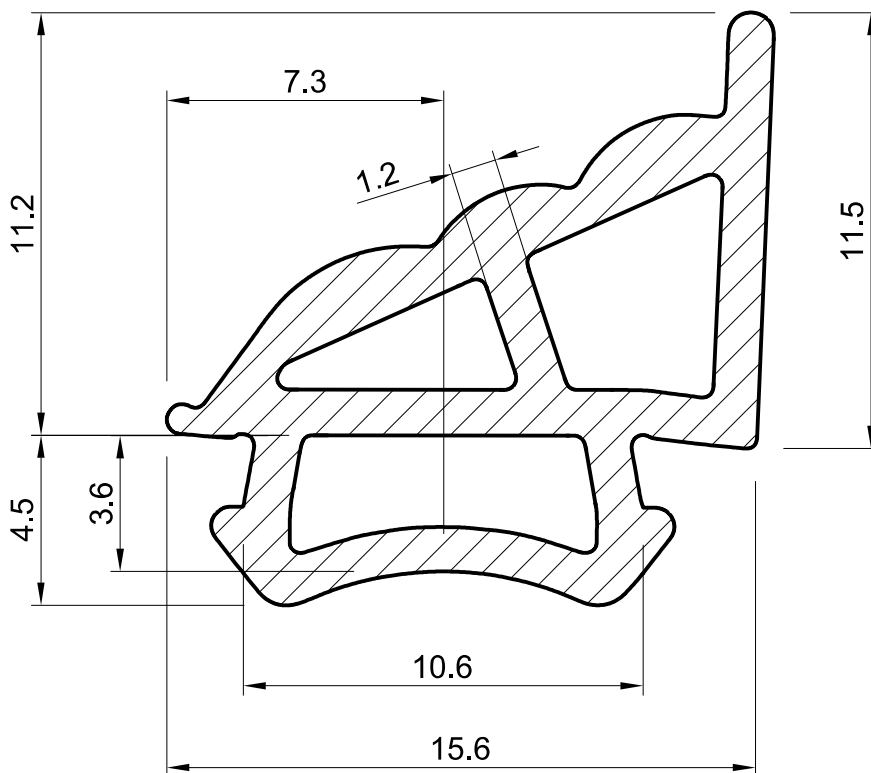

# SEALS+DIRECT

www.sealsdirect.co.uk

DESCRIPTION

SMART BIFOLD DOOR BUBBLE SEAL

ORDER CODE

**WS 5361**

ACTUAL SIZE

NOTES:

1. SOLD BY THE METRE OR COIL
2. COIL LENGTH 100 METRES
3. WEIGHT 90 GRAMS PER METRE
4. TO FIT 10.5MM WIDE SLOT
5. THIS IS A FLEXIBLE COMPONENT THEREFORE OVERALL DIMENSIONS ARE APPROXIMATE

MATERIAL (REFER TO OUR DATA SHEET FOR FULL TECHNICAL DATA)

DIMENSIONS IN MM

©SEALS + DIRECT LTD